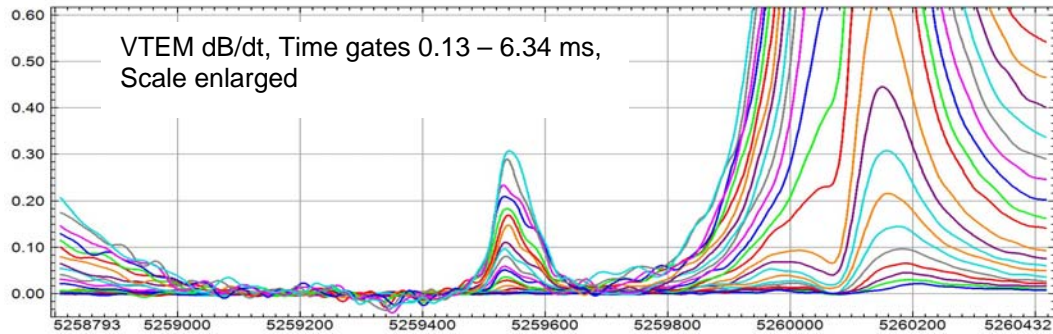

VTEM vs. MEGATEM - Survey Data Comparison

MEGATEM dB/dt, Channels X5 – X20, Scale enlarged

MEGATEM Bx, Channels 5 – 20, Scale enlarged