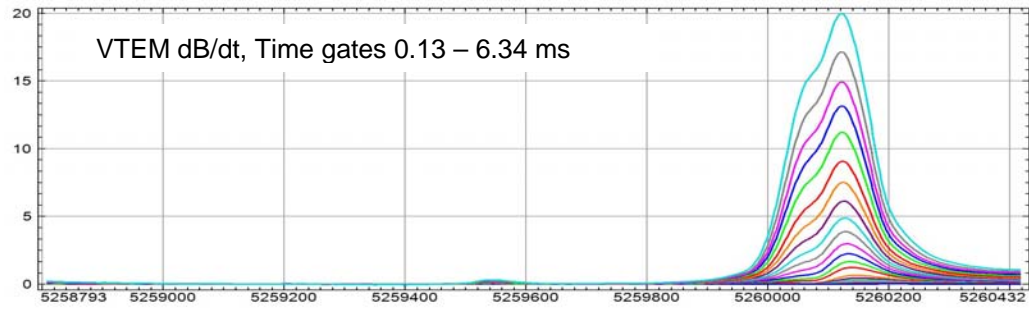

VTEM vs. MEGATEM - Survey Data Comparison

MEGATEM dB/dt, Channels X5 – X20, Scale enlarged

MEGATEM Bx, Channels 5 – 20, Scale enlarged