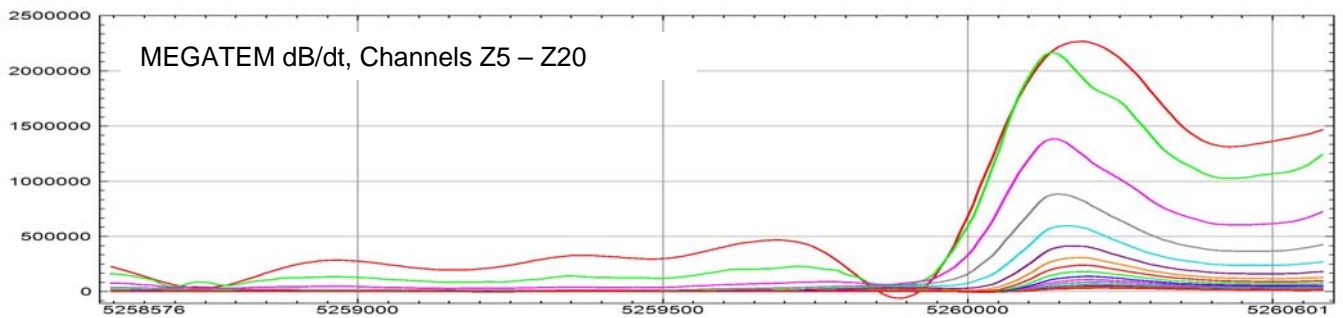

VTEM vs. MEGATEM - Survey Data Comparison

MEGATEM dB/dt, Channels X5 – X20, Scale enlarged

MEGATEM Bx, Channels 5 – 20, Scale enlarged