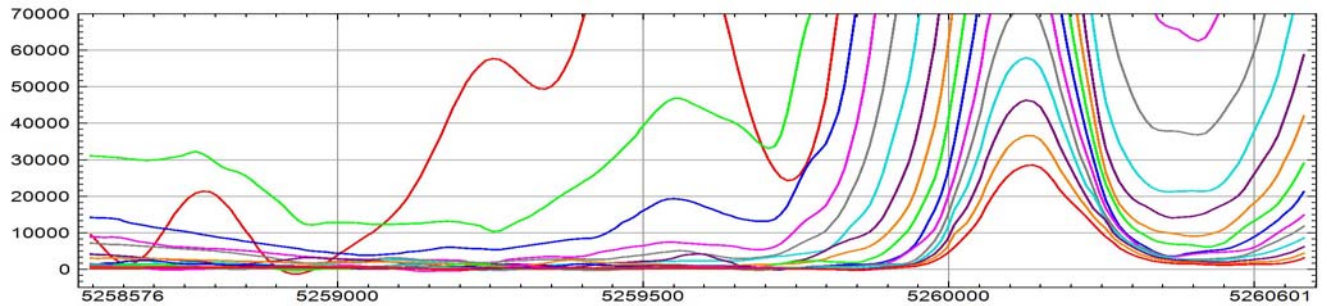

VTEM vs. MEGATEM - Survey Data Comparison

MEGATEM dB/dt, Channels X5 – X20, Scale enlarged

MEGATEM Bx, Channels 5 – 20, Scale enlarged